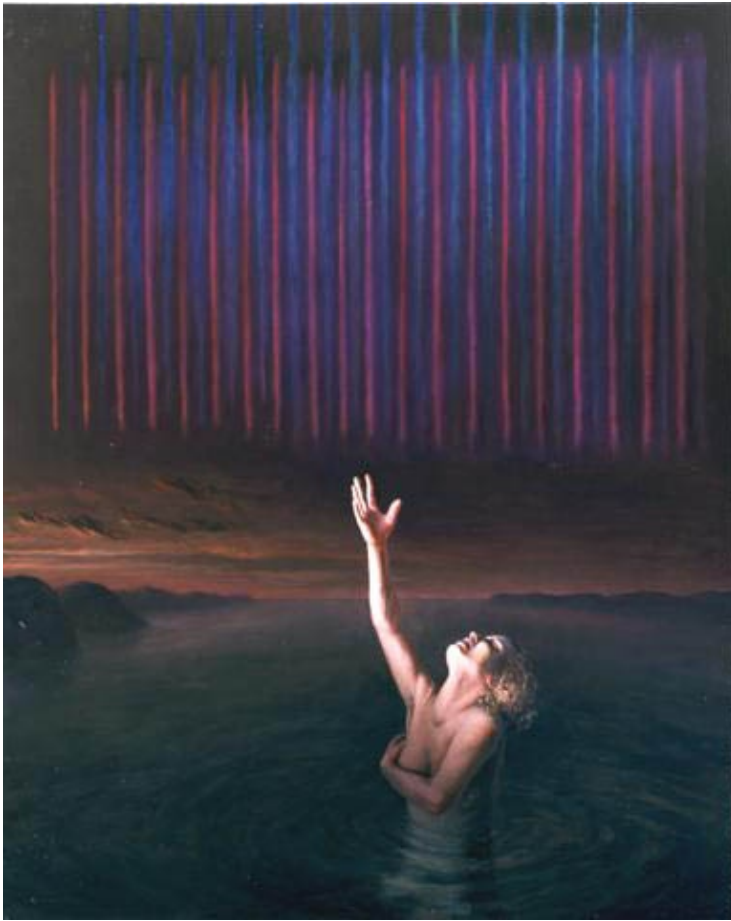

+45 3920 5921
+45 2832 1990 (mobile)

2000

The Philosophers

150 x 185 cm (59" x 73"). Oil on canvas w. phosphorescent pigments.

Viscious Circle

75 x 150 cm.

Face – detail from Viscious Circle

Golden rectangle

120 x 60 cm. Oil on canvas w. gold.

Female Dilemma

130 x 150 cm (51" x 59"). Oil on canvas.

The Elect

150 x 120 cm

Back – detail from The Elect

Eckersbergs Nurse

Aprox. 90 x 70 cm. Oil on canvas.

Cleft

110 x 150 cm.

Red Rectangle

Aprox 110 x 75 cm. Oil on canvas.

Prayer

150 x 110 cm. Oil on canvas.

Sphinx IV

Aprox. 60 x 70 cm. Oil on canvas.
