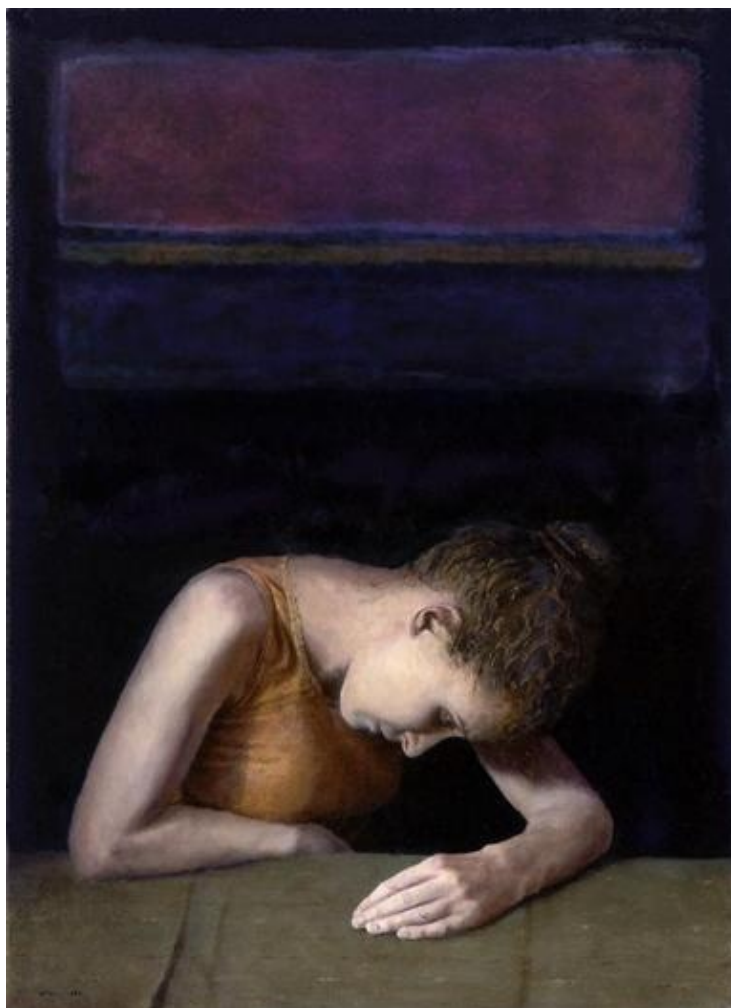

Slumber I

75 x 185 cm. Oil on canvas.

Reflection

Approx 150 x 100 cm. Oil on canvas suspended in open frame.

Sphinx I

Approx 110 x 75 cm. Oil on canvas.

Act of Ballance (Two Sphinxes)

185 x 75 cm. (73" x 29"). Oil on canvas.

Sphinx III

Approx 74 x 100 cm.

Narcissus

Approx 100 x 70 cm.

Small Secret

Approx 70 x 45 cm.
