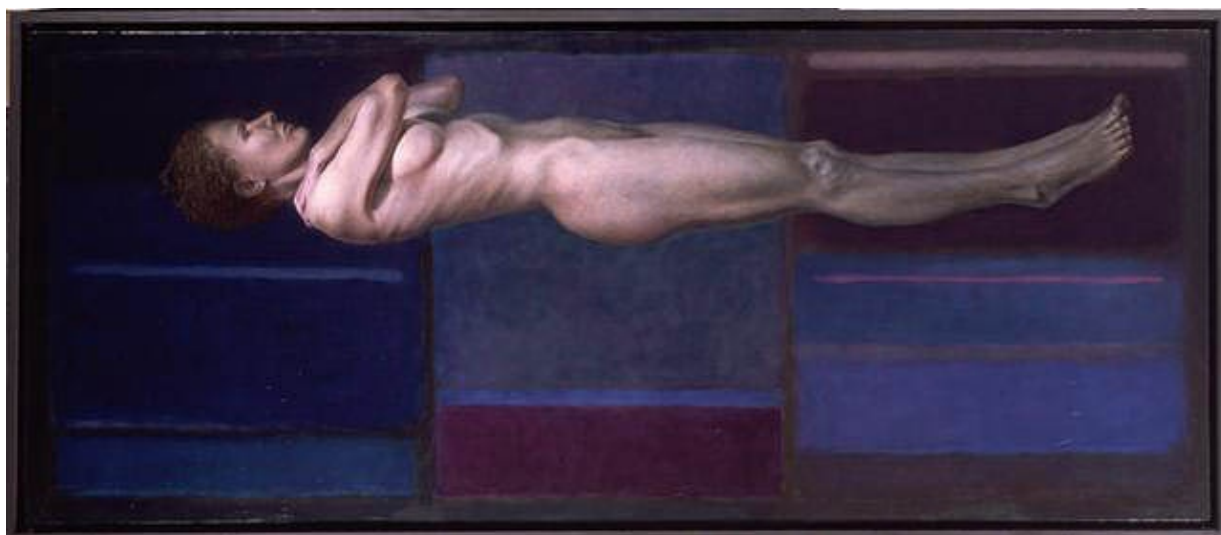

+45 3920 5921
+45 2832 1990 (mobile)

1999

Sacrificium I

185 x 300 cm. (73" x 120"). Oil on canvas.

Sacrificium II

185 x 300 cm. (73" x 120"). Oil on canvas.

Yearning man

Approx. 70 x 90 cm. Oil on canvas.

Slumber I

75 x 185 cm. Oil on canvas.

Reflection

Approx 150 x 100 cm. Oil on canvas suspended in open frame.

Sphinx I

Approx 110 x 75 cm. Oil on canvas.

Act of Ballance (Two Sphinxes)

185 x 75 cm. (73" x 29"). Oil on canvas.