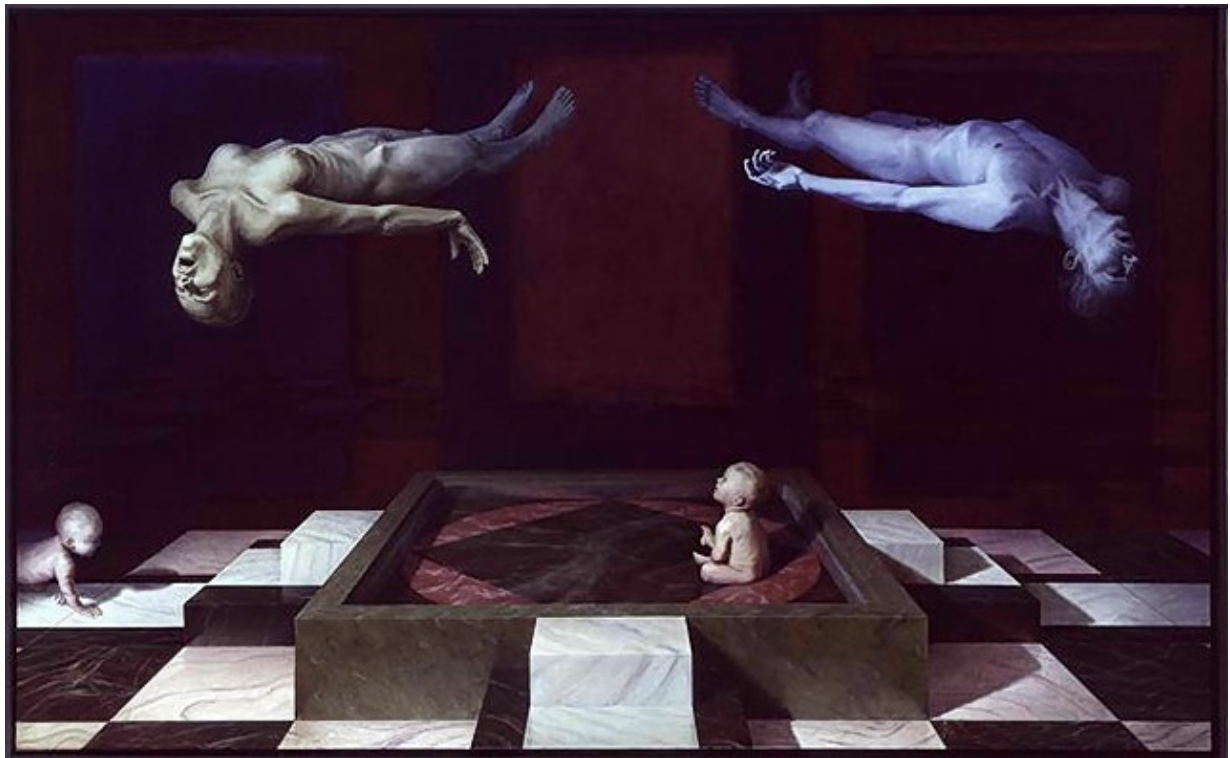

1999

Sacrificium I

185 x 300 cm. (73" x 120"). Oil on canvas.